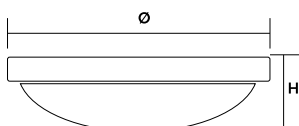

12W 28W 57%	18W 38W 52%	25W 55W 54%				
Quality Assured Product Warranty² 5 Year Exc Battery	On site Warranty² 2 Year Exc Battery	Colour Rendering Index² 80	Lumens Maintenance Ratio¹ L80 B10	Water & Dust Protected IP54	Impact Rating IK08	Operating Hours 50,000

Technical Specification	
Construction	Polycarbonate
Driver	BELL
LED Chip	Samsung
Input Voltage	220–240VAC, 50 / 60Hz
Power Factor	>0.9
Operating Temp	-20°C to +35°C (Emergency version min temp 0°C)
Standard	CE & UKCA